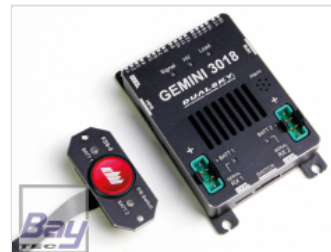

## DUALSKY GEMINI 3018 Akkuweiche Futaba S.BUS Standard

Art.Nr.: 21896

Technische Daten

- Dual battery (2S, LIPO) redundant input
- Linear regulated output capability up to 30A
- Dual S.BUS1/2 signal redundant input
- 18-channel PWM output and 2 HPB outputs
- Automatically synchronise output refresh rate with receiver
- Equipped with new FSS-5 fail safe electronic switch
- Supports high voltage output
- All aluminum alloy CNC housing
- Suitable for large gasoline models, jets and drones